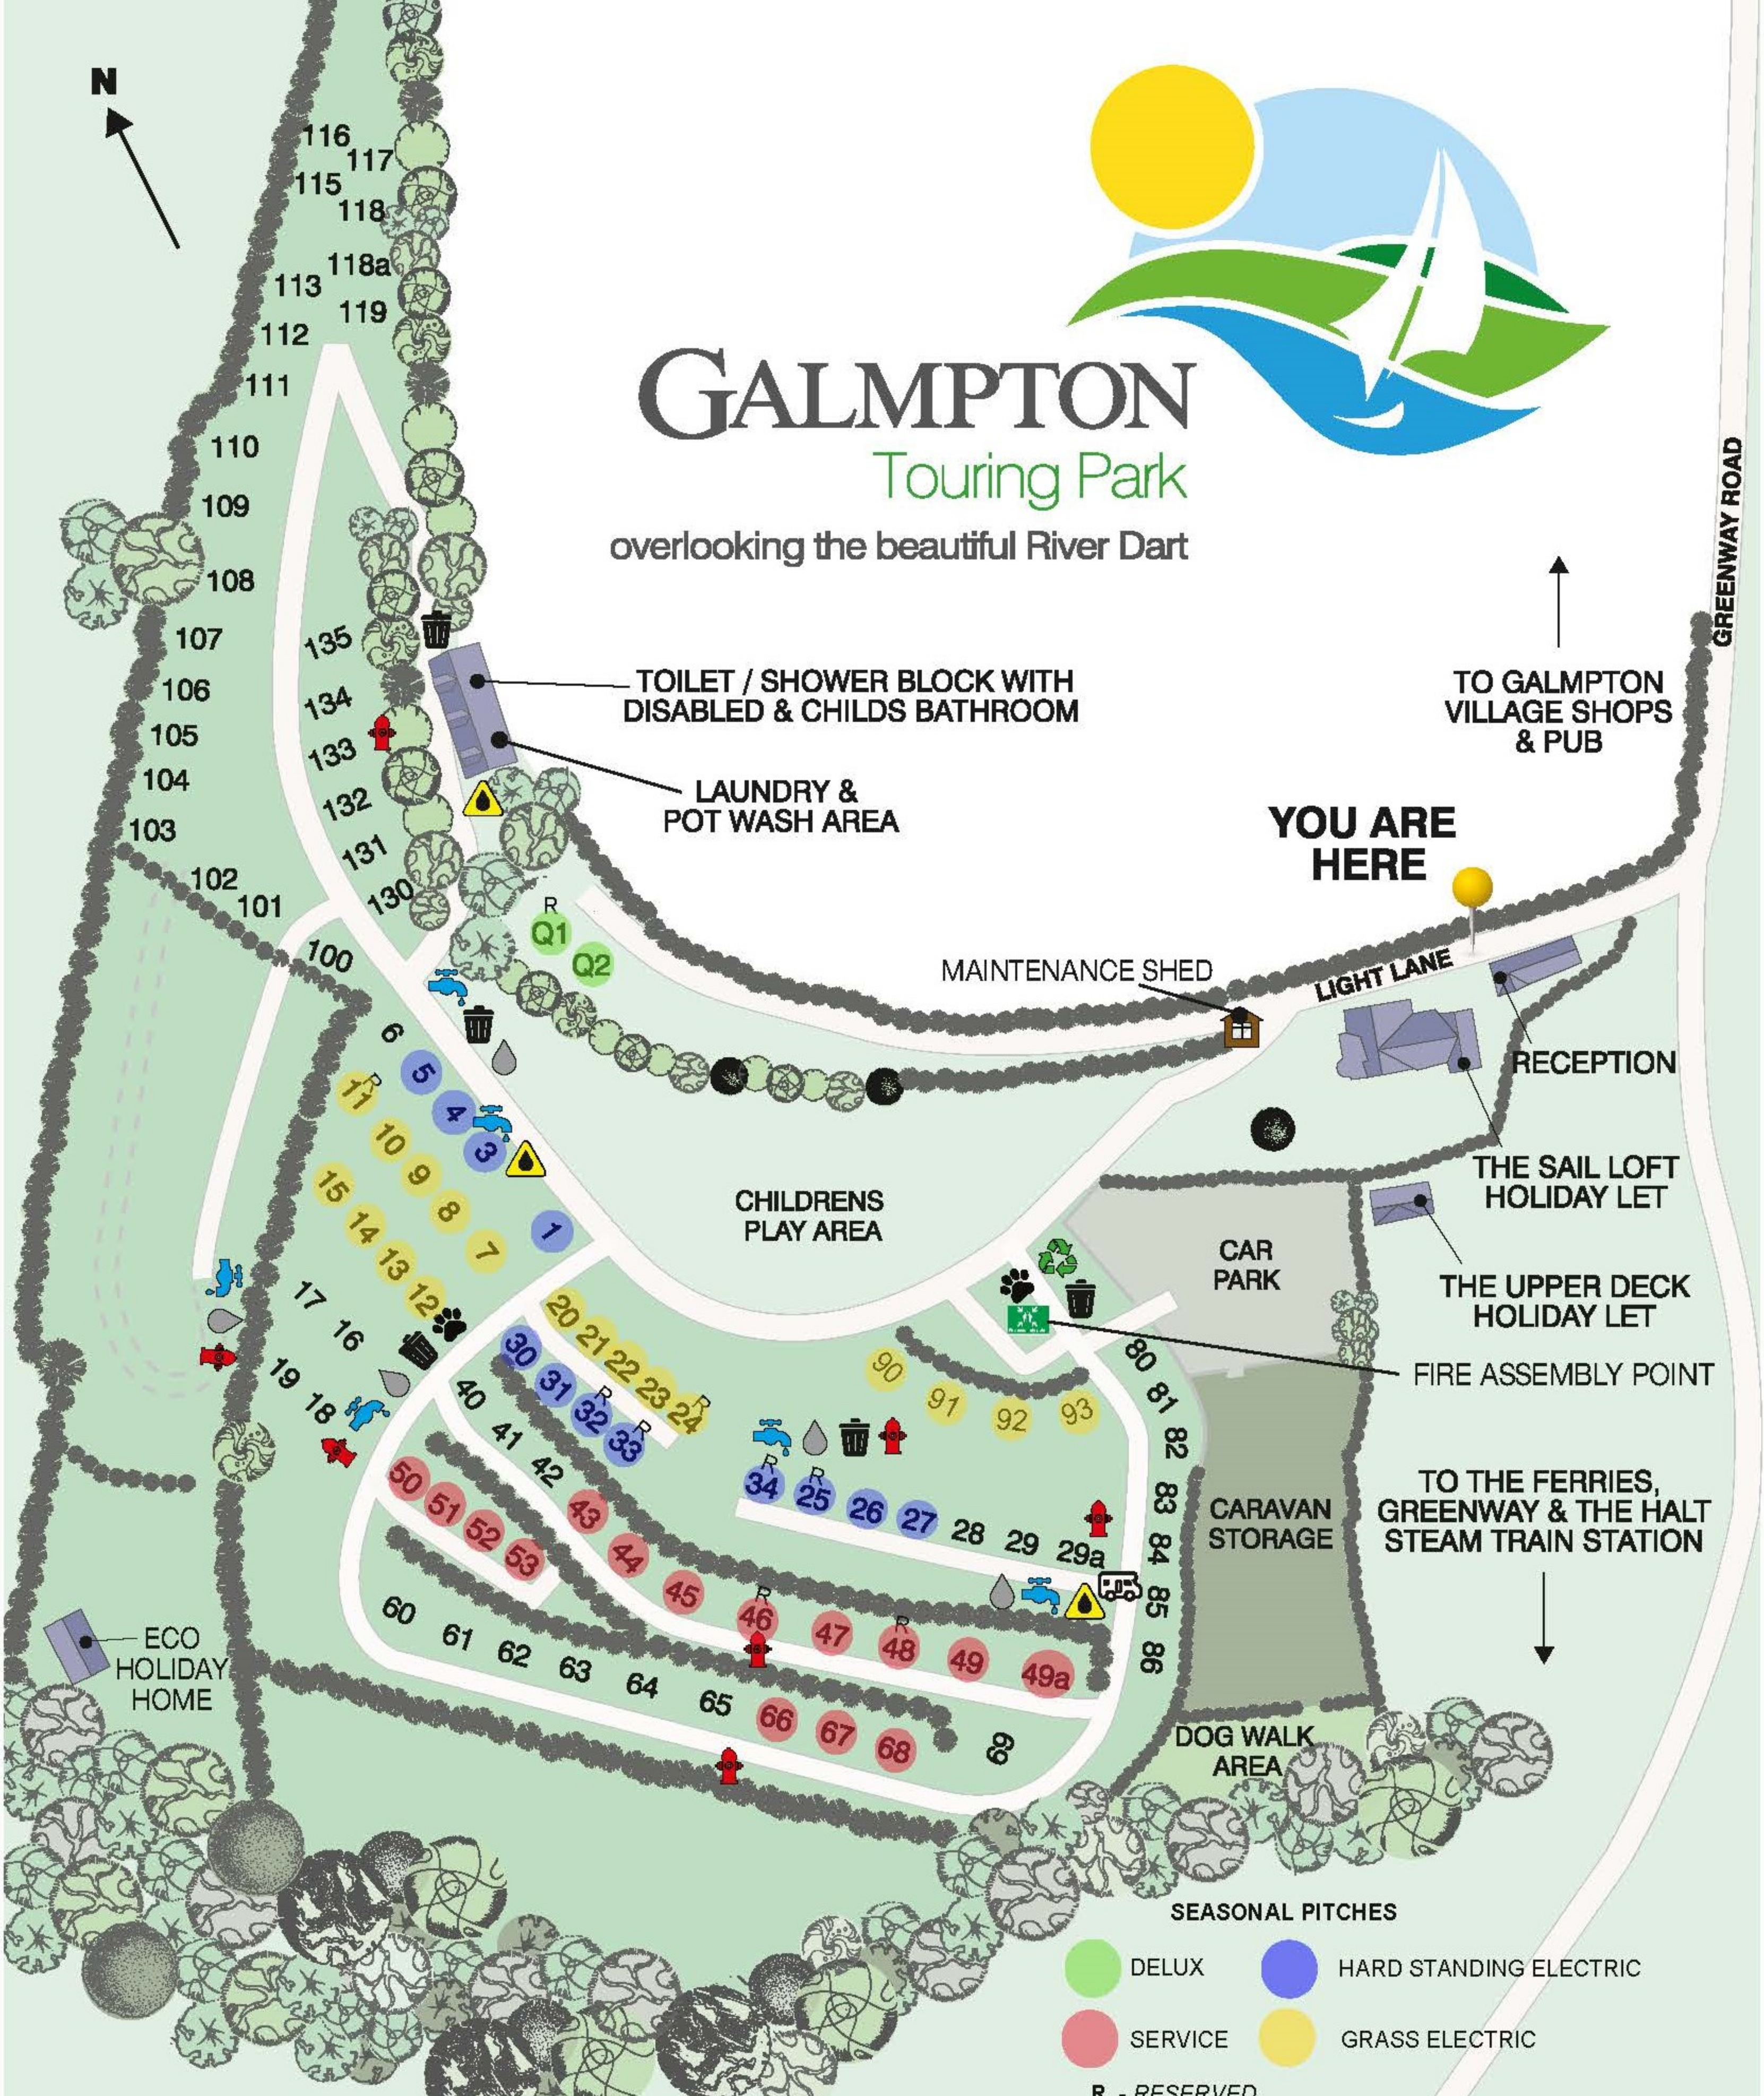

## Touring Park

overlooking the beautiful River Dart

GREENWAY ROAD

**YOU ARE HERE**

TO GALMPTON VILLAGE SHOPS & PUB

TO THE FERRIES, GREENWAY & THE HALT STEAM TRAIN STATION

- DELUX
- HARD STANDING ELECTRIC
- SERVICE
- GRASS ELECTRIC
- R - RESERVED

KEY	
	FIRE ASSEMBLY POINT
	WATER TAP
	GREY WASTE WATER
	CHEMICAL DISPOSAL UNIT
	DOG BIN
	FIRE HYDRANT
	RUBBISH BINS
	RECYCLE POINT
	MOTORHOME DROP POINT

[www.galmptontouringpark.co.uk](http://www.galmptontouringpark.co.uk)  
Tel: 01803 842 066